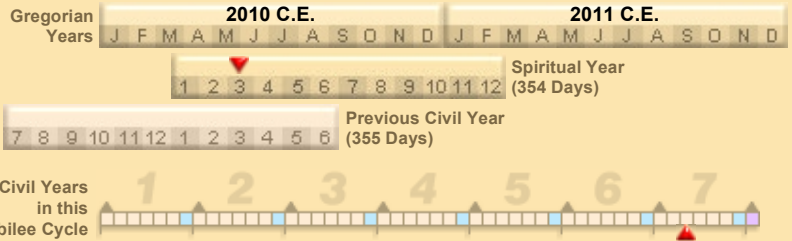

Month 3 Of Spiritual Year

Year 3 in Shemittah Cycle 7

Copyright © 2008
TorahCalendar.com

1st Day Yom Ri-shon Sat. sundown until Sun. sundown	2nd Day Yom She-ni Sun. sundown until Mon. sundown	3rd Day Yom Shli-shi Mon. sundown until Tue. sundown	4th Day Yom Re-vi-i Tue. sundown until Wed. sundown	5th Day Yom Ham-i-shi Wed. sundown until Thr. sundown	6th Day Yom Shi-shi Thr. sundown until Fri. sundown	Sabbath Sha-bat Fri. sundown until Sat. sundown
1 Omer Day 45 Rosh Chodesh Crescent Moon Sundown, 15-May 15-May 2010 C.E. sundown to 16-May 2010 C.E. sundown Julian: 2,455,333	2 Omer Day 46 16-May 2010 C.E. sundown to 17-May 2010 C.E. sundown Julian: 2,455,334	3 Omer Day 47 Yom Hazikaron Nation of Israel Memorial Day 17-May 2010 C.E. sundown to 18-May 2010 C.E. sundown Julian: 2,455,335	4 Omer Day 48 Yom Ha-Atzma'ut Nation of Israel Independence Day 18-May 2010 C.E. sundown to 19-May 2010 C.E. sundown Julian: 2,455,336	5 Omer Day 49 19-May 2010 C.E. sundown to 20-May 2010 C.E. sundown Julian: 2,455,337	6 Omer Day 50 Shavuot Pentecost Spirit & Truth Shavuot 20-May 2010 C.E. sundown to 21-May 2010 C.E. sundown Julian: 2,455,338	7 21-May 2010 C.E. sundown to 22-May 2010 C.E. sundown Julian: 2,455,339
8 22-May 2010 C.E. sundown to 23-May 2010 C.E. sundown Julian: 2,455,340	9 23-May 2010 C.E. sundown to 24-May 2010 C.E. sundown Julian: 2,455,341	10 24-May 2010 C.E. sundown to 25-May 2010 C.E. sundown Julian: 2,455,342	11 25-May 2010 C.E. sundown to 26-May 2010 C.E. sundown Julian: 2,455,343	12 26-May 2010 C.E. sundown to 27-May 2010 C.E. sundown Julian: 2,455,344	13 27-May 2010 C.E. sundown to 28-May 2010 C.E. sundown Julian: 2,455,345	14 28-May 2010 C.E. sundown to 29-May 2010 C.E. sundown Julian: 2,455,346
15 29-May 2010 C.E. sundown to 30-May 2010 C.E. sundown Julian: 2,455,347	16 30-May 2010 C.E. sundown to 31-May 2010 C.E. sundown Julian: 2,455,348	17 31-May 2010 C.E. sundown to 1-Jun 2010 C.E. sundown Julian: 2,455,349	18 1-Jun 2010 C.E. sundown to 2-Jun 2010 C.E. sundown Julian: 2,455,350	19 2-Jun 2010 C.E. sundown to 3-Jun 2010 C.E. sundown Julian: 2,455,351	20 3-Jun 2010 C.E. sundown to 4-Jun 2010 C.E. sundown Julian: 2,455,352	21 4-Jun 2010 C.E. sundown to 5-Jun 2010 C.E. sundown Julian: 2,455,353
22 5-Jun 2010 C.E. sundown to 6-Jun 2010 C.E. sundown Julian: 2,455,354	23 Fast of Jeroboam For leading the 10 Tribes into idolatry 1 Kings 12:32-33 6-Jun 2010 C.E. sundown to 7-Jun 2010 C.E. sundown Julian: 2,455,355	24 7-Jun 2010 C.E. sundown to 8-Jun 2010 C.E. sundown Julian: 2,455,356	25 8-Jun 2010 C.E. sundown to 9-Jun 2010 C.E. sundown Julian: 2,455,357	26 9-Jun 2010 C.E. sundown to 10-Jun 2010 C.E. sundown Julian: 2,455,358	27 10-Jun 2010 C.E. sundown to 11-Jun 2010 C.E. sundown Julian: 2,455,359	28 11-Jun 2010 C.E. sundown to 12-Jun 2010 C.E. sundown Julian: 2,455,360
29 Yom Yerushalayim Jerusalem Day Usually observed Day 28 of Month 3 12-Jun 2010 C.E. sundown to 13-Jun 2010 C.E. sundown Julian: 2,455,361						