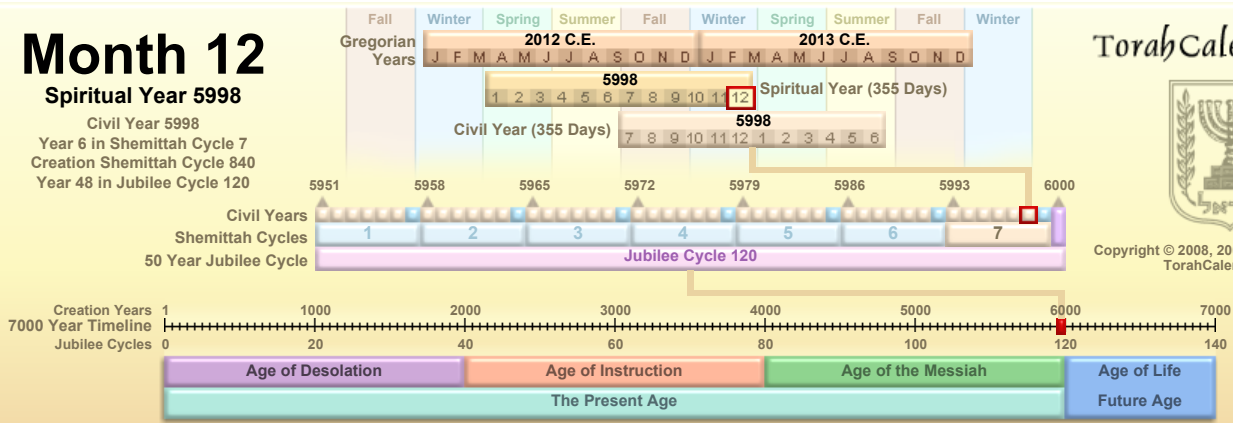

Month 12

Spiritual Year 5998

Civil Year 5998
 Year 6 in Shemittah Cycle 7
 Creation Shemittah Cycle 840
 Year 48 in Jubilee Cycle 120

TorahCalendar.com

Copyright © 2008, 2009, 2010, 2011, 2012
 TorahCalendar.com