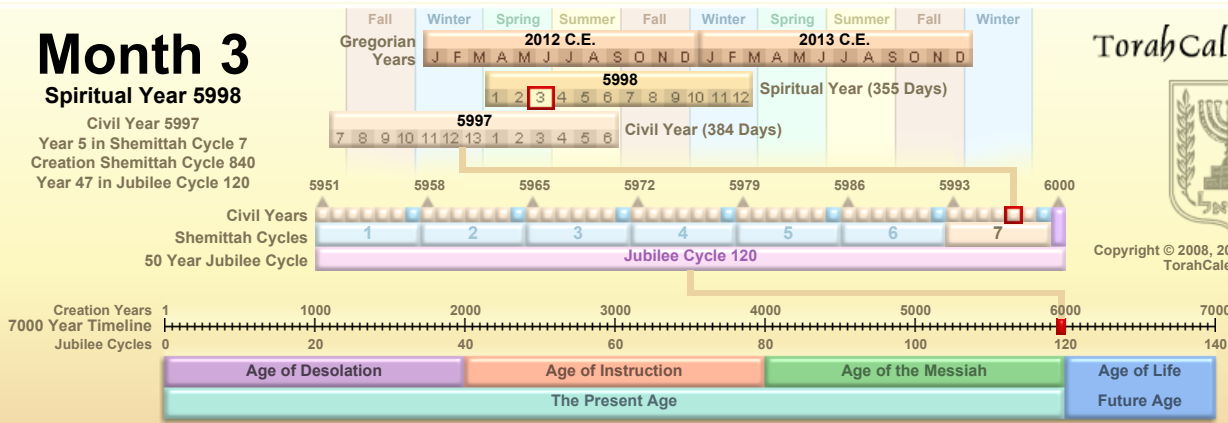

Month 3

Spiritual Year 5998

Civil Year 5997

Year 5 in Shemittah Cycle 7
Creation Shemittah Cycle 840
Year 47 in Jubilee Cycle 120

TorahCalendar.com

Copyright © 2008, 2009, 2010, 2011, 2012
TorahCalendar.com