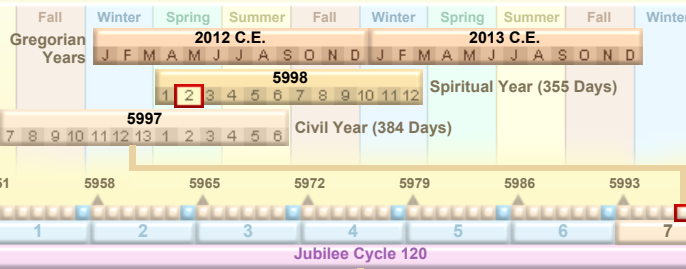

Month 2

Spiritual Year 5998

Civil Year 5997
Year 5 in Shemittah Cycle 7
Creation Shemittah Cycle 840
Year 47 in Jubilee Cycle 120

TorahCalendar.com

Copyright © 2008, 2009, 2010, 2011, 2012
TorahCalendar.com