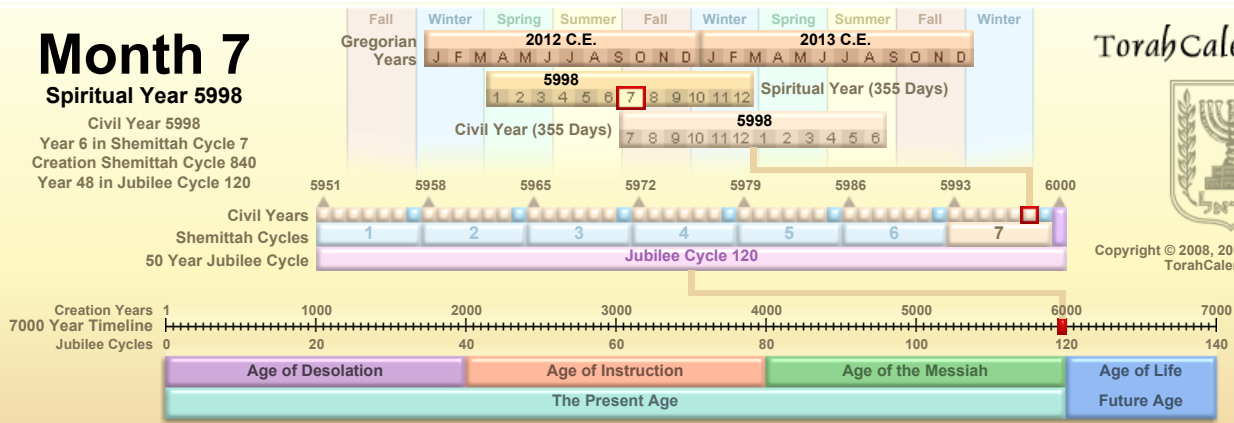

Month 7

Spiritual Year 5998

Civil Year 5998

Year 6 in Shemittah Cycle 7
Creation Shemittah Cycle 840
Year 48 in Jubilee Cycle 120

TorahCalendar.com

Copyright © 2008, 2009, 2010, 2011, 2012
TorahCalendar.com