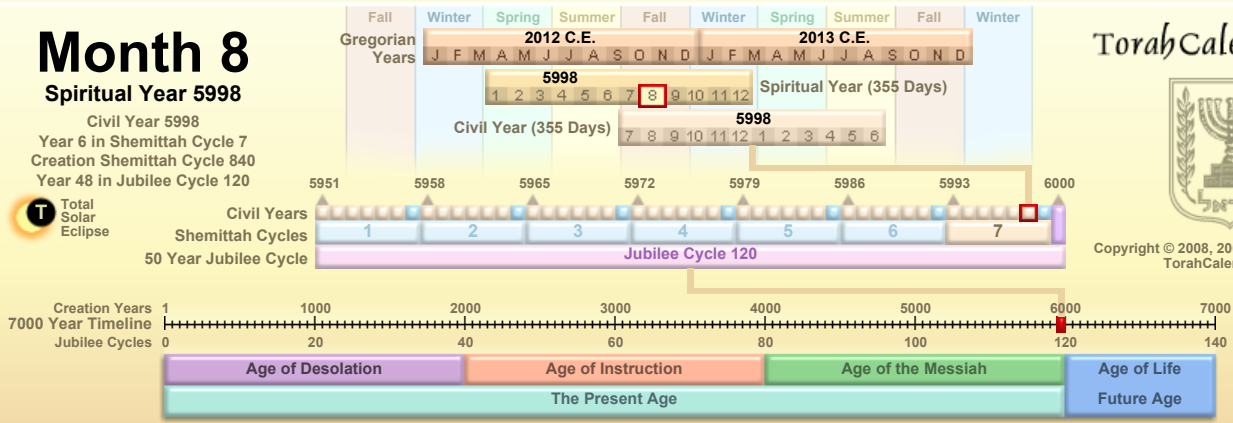

Month 8

Spiritual Year 5998

Civil Year 5998

Year 6 in Shemittah Cycle 7
Creation Shemittah Cycle 840
Year 48 in Jubilee Cycle 120

TorahCalendar.com

Copyright © 2008, 2009, 2010, 2011, 2012
TorahCalendar.com