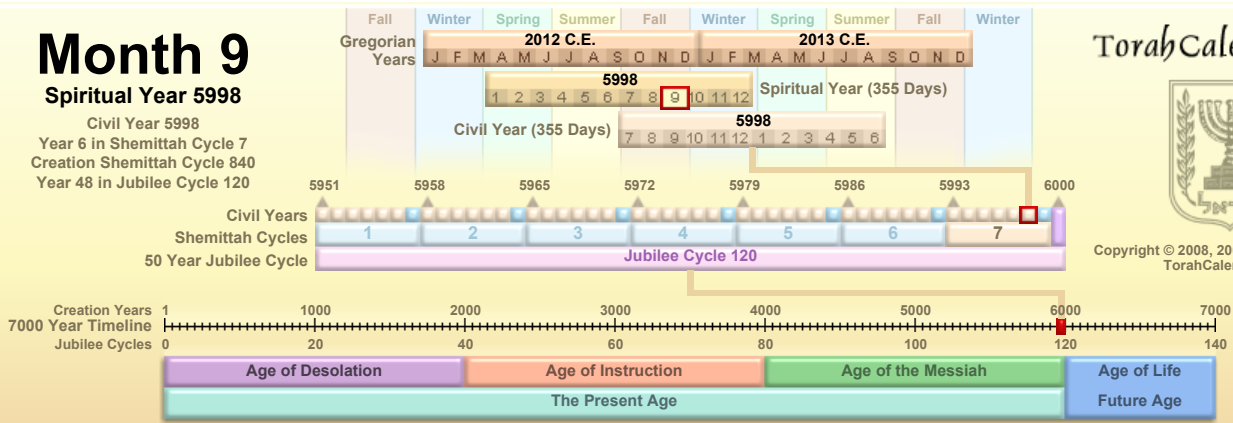

Month 9

Spiritual Year 5998

Civil Year 5998
 Year 6 in Shemittah Cycle 7
 Creation Shemittah Cycle 840
 Year 48 in Jubilee Cycle 120

TorahCalendar.com

Copyright © 2008, 2009, 2010, 2011, 2012
 TorahCalendar.com