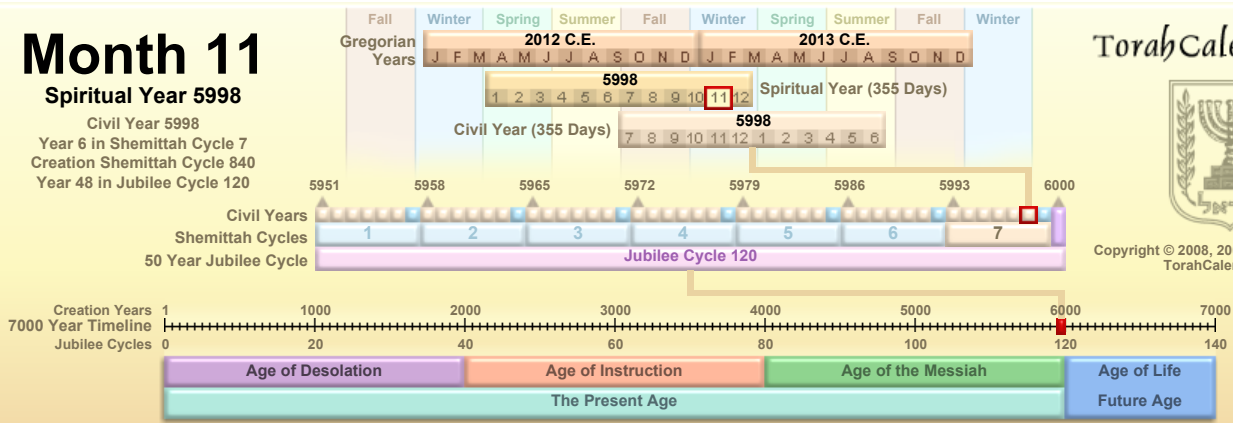

Month 11

Spiritual Year 5998

Civil Year 5998
 Year 6 in Shemittah Cycle 7
 Creation Shemittah Cycle 840
 Year 48 in Jubilee Cycle 120

TorahCalendar.com

Copyright © 2008, 2009, 2010, 2011, 2012
 TorahCalendar.com