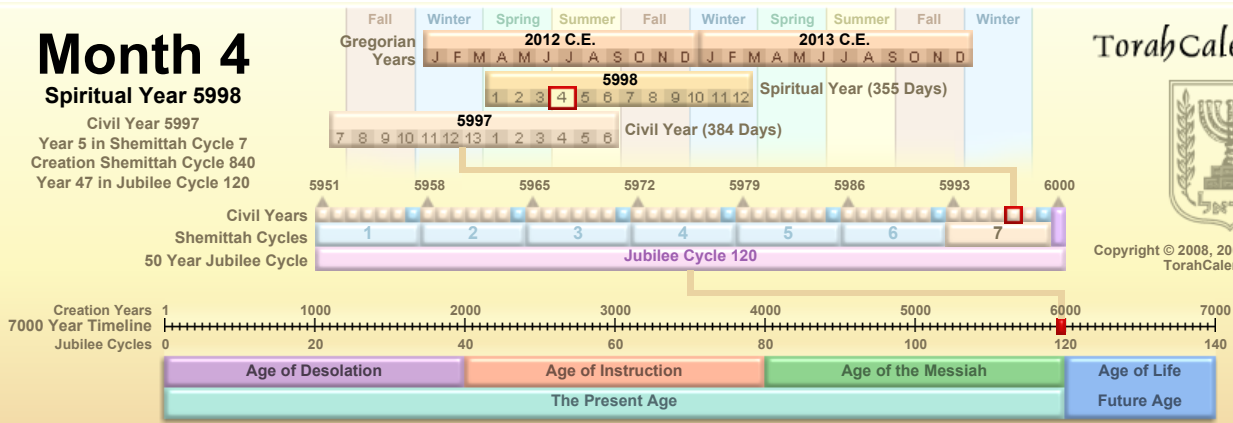

Month 4

Spiritual Year 5998

Civil Year 5997

Year 5 in Shemittah Cycle 7
Creation Shemittah Cycle 840
Year 47 in Jubilee Cycle 120

TorahCalendar.com

Copyright © 2008, 2009, 2010, 2011, 2012
TorahCalendar.com