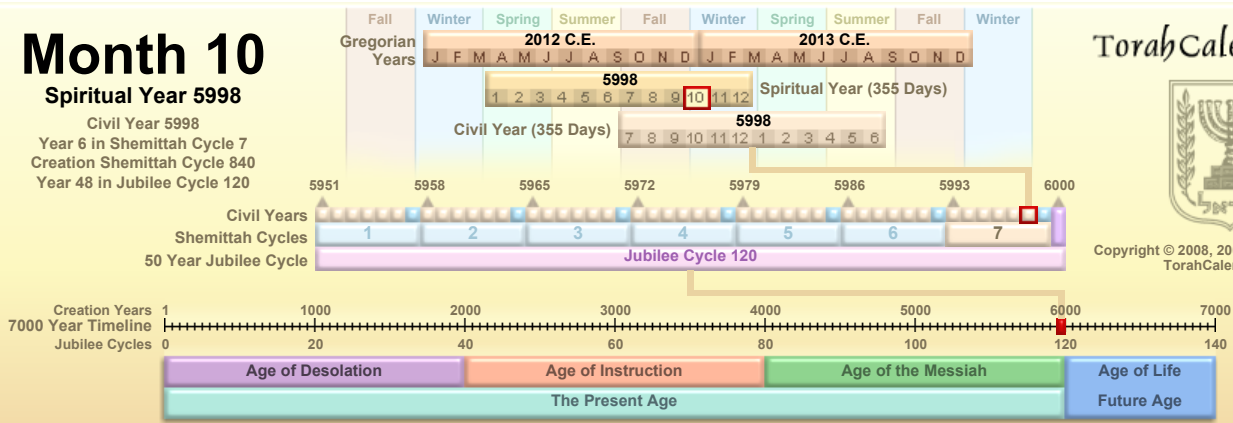

Month 10

Spiritual Year 5998

Civil Year 5998

Year 6 in Shemittah Cycle 7
Creation Shemittah Cycle 840
Year 48 in Jubilee Cycle 120

TorahCalendar.com

Copyright © 2008, 2009, 2010, 2011, 2012
TorahCalendar.com