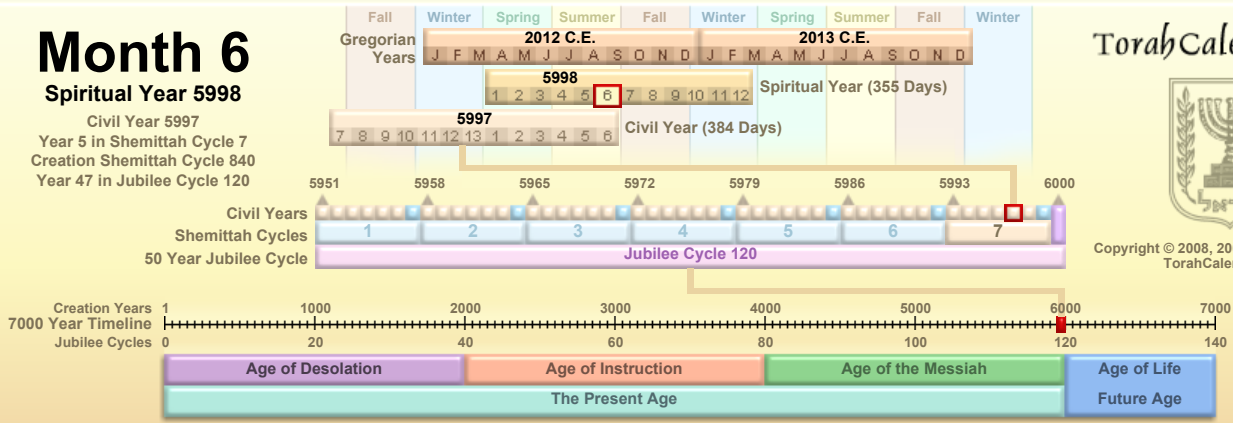

Month 6

Spiritual Year 5998

Civil Year 5997

Year 5 in Shemittah Cycle 7
Creation Shemittah Cycle 840
Year 47 in Jubilee Cycle 120

TorahCalendar.com

Copyright © 2008, 2009, 2010, 2011, 2012
TorahCalendar.com